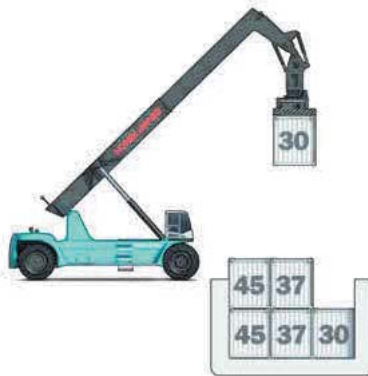

PREMIUM PERFORMANCE

Reach stackers per movimentazione su barca o chiatta, 45 Ton

MODELLO	CAPACITA'	INTERASSE
SMV 4542 TC4 BH	45-37-23 tons (yard)	7500 mm
	43-30-18 tons (barge)	7500 mm
SMV 4542 TCX4 BH**	45-41-31 tons (yard)	7500 mm
	45-37-26 tons (barge)	7500 mm
SMV 4545 TC3 BH	45-45-35 tons (yard)	9000 mm
	45-37-30 tons (barge)	9000 mm